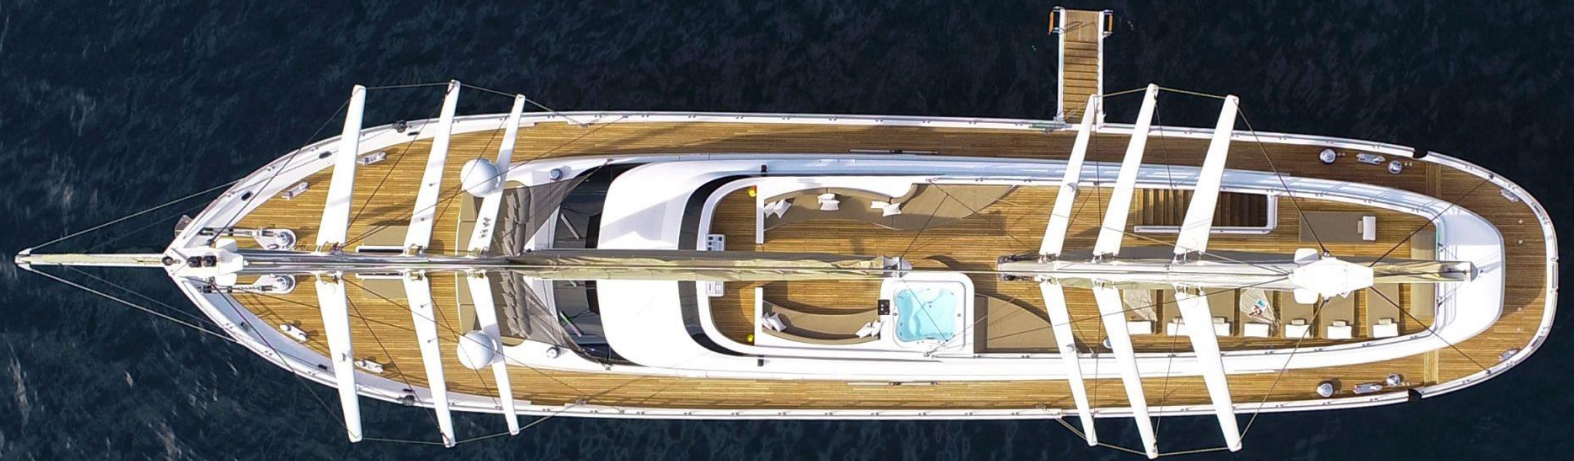

Acapella

LUXURY MOTOR SAILER

OVERVIEW

Acapella, a remarkable project in Croatian shipbuilding, stands out for its dedication to both luxury and sailing. Owned and crafted by the Gluncic family, it combines quality and detail on par with renowned shipyards. With sleek lines, modern design, and ultimate luxury, MSY Acapella embodies the family's century-long shipbuilding tradition on Korcula. A true passion and commitment to sailing make Acapella a unique addition to the luxury yacht scene in Croatia.

SPECIFICATIONS

Accommodates	12 Guests in 5 Staterooms
Arrangements	3 Master, 2 Double + Single bed
Length	49.00m
Beam	8.50m
Draft	3.90m
Built	2021
Hull	Steel
Deck	Burma Teak
Engines	2 x 600 John Deere (heavy-duty)
Electricity	12V / 24V / 220V
Air Condition	In all closed spaces
Generators	2 x 100W
Cruising Speed	12 knots
Maximum Speed	15 knots
Crew	9
Cruising Area	International Licence

Acapella

KEY FEATURES

- **High Standard Accommodations:** Three full-beam Master cabins and two triple cabins designed for utmost comfort, featuring king-sized beds, wall-mounted TVs, and spacious ensuite bathrooms with walk-in showers.
- **Elegant Main Salon:** Relaxing ambiance in the main salon with harmonious colors and panoramic windows, bathing the space in natural light.
- **Alfresco Dining:** A spacious aft deck with a dining table for delightful alfresco dining experiences.
- **Leisure Spaces:** Ample leisure areas, including a wide deck with a jacuzzi, provide inviting spaces for relaxation and enjoyment while onboard.
- **Dedicated Crew:** A committed team of 9 ensuring impeccable service and a memorable stay for all guests.